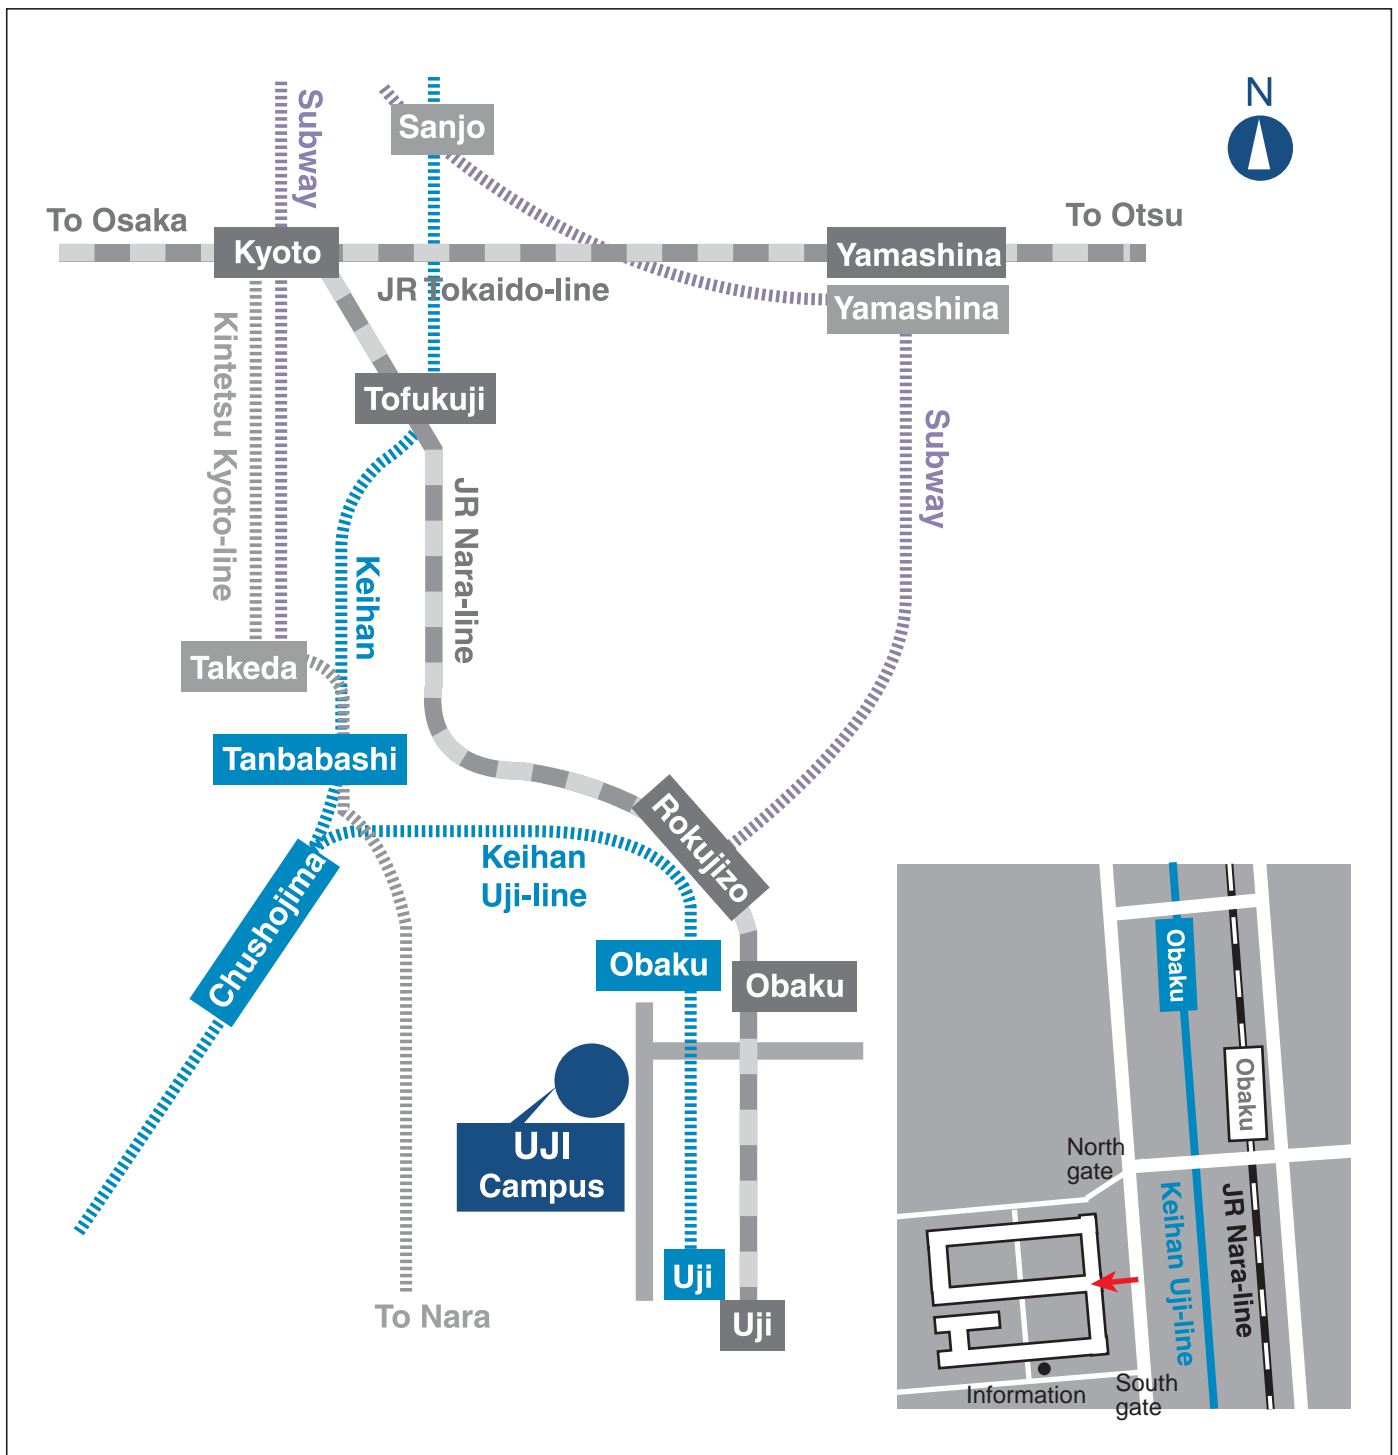

LOCATION & TRANSPORTATION

By train

JR NARA-LINE LOCAL BOUND FOR "NARA"
AT OBAKU STATION AND 6 MIN. WALK
(20 MIN. FROM KYOTO TO OBAKU)

KEIHAN UJI-LINE BOUND FOR "UJI"
AT OBAKU STATION AND 7 MIN. WALK
(35 MIN. FROM SANJO TO OBAKU)

KYOTO UNIVERSITY
UJI CAMPUS

GOKASYO, UJI, 611-0011, JAPAN
TEL: 0774-38-4205

If you come by train from Kyoto station ...

- (1) Take the JR Nara line from Kyoto station (tracks 8, 9, 10). Make sure you get on a local (green train) because the express does not stop at Obaku.
- (2) Go to the 7th stop, Obaku station, which is about 20 minutes.

From the train station ...

- (1) The closest station is either Obaku station of the JR Nara line or Obaku station of the Keihan Uji line. About 5-10 min walk.
- (2) Enter the main building from the wood deck.
- (3) Right after you enter the building, please turn left.
- (4) The S section is at the end. Turn right and walk about 20m. S314 is left hand side.